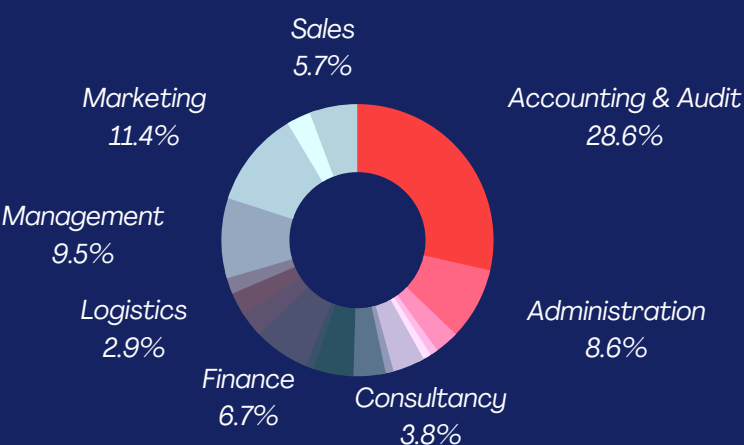

2021 - 2022

1756 students

40% Females

60% Males

5% international students

31% of students received financial aid

107 Faculty member

21 CONFESSIONS

"The Université Saint-Joseph does not accept to be at the exclusive service of a social class or an ethnic community"

3 Bachelor Programs - 1 Dual degree
10 Master's Programs - 4 Dual Degree
EMBA - Triple degree
EDBA - Dual degree

+12000 Alumni

3 Campuses

- Beirut
- South - Lebanon
- Zahle & Bekaa

7 International universities partners
6 dual degrees programs

16 prominent companies
Members of FGM Advisory Board

Employability

88% of Master students
63% of Bachelor students
were employed **6 months** after graduation

Bachelor

Master

Field

Sector