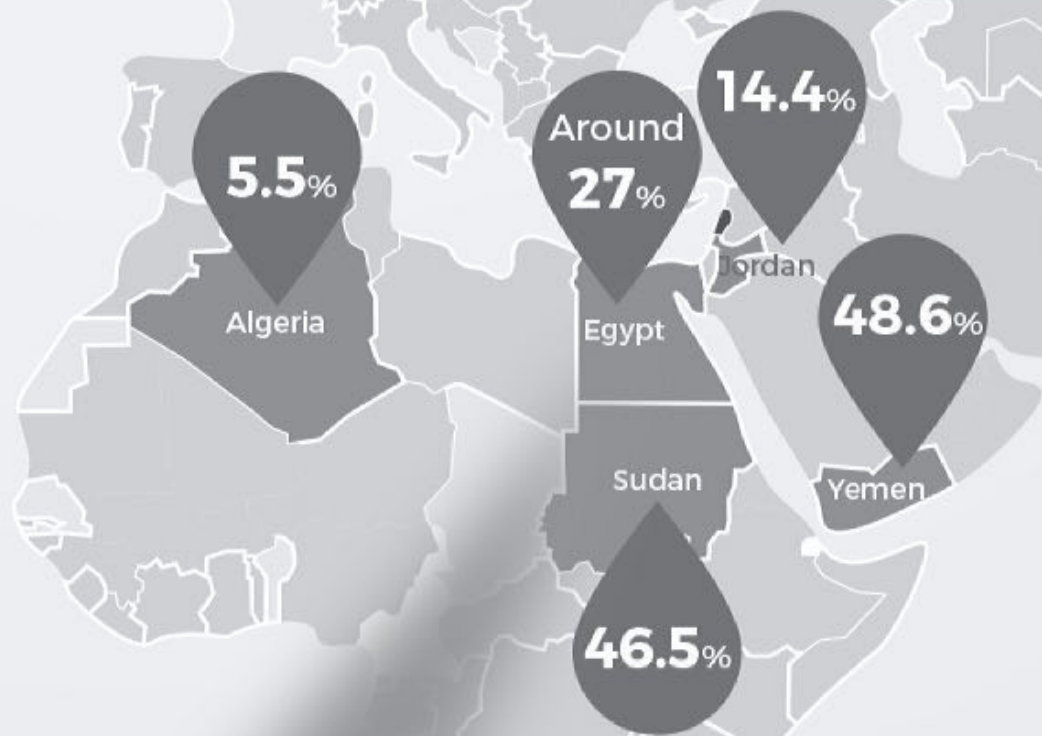

# SDG 1

End poverty in all its forms everywhere

In the Arab world the proportion of the poor is:<sup>1</sup>

The portion of Lebanon's population below the poverty line rose from

1. Arab Sustainable Development Report, 2020  
2. World report, 2021